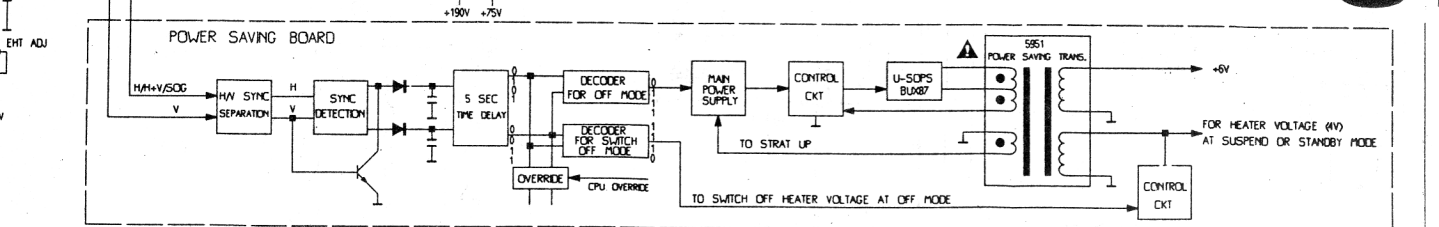

CM3800 17" BLOCK DIAGRAM

PHILIPS

17" AUTO SCAN Colour Monitor

Chassis

CM3800