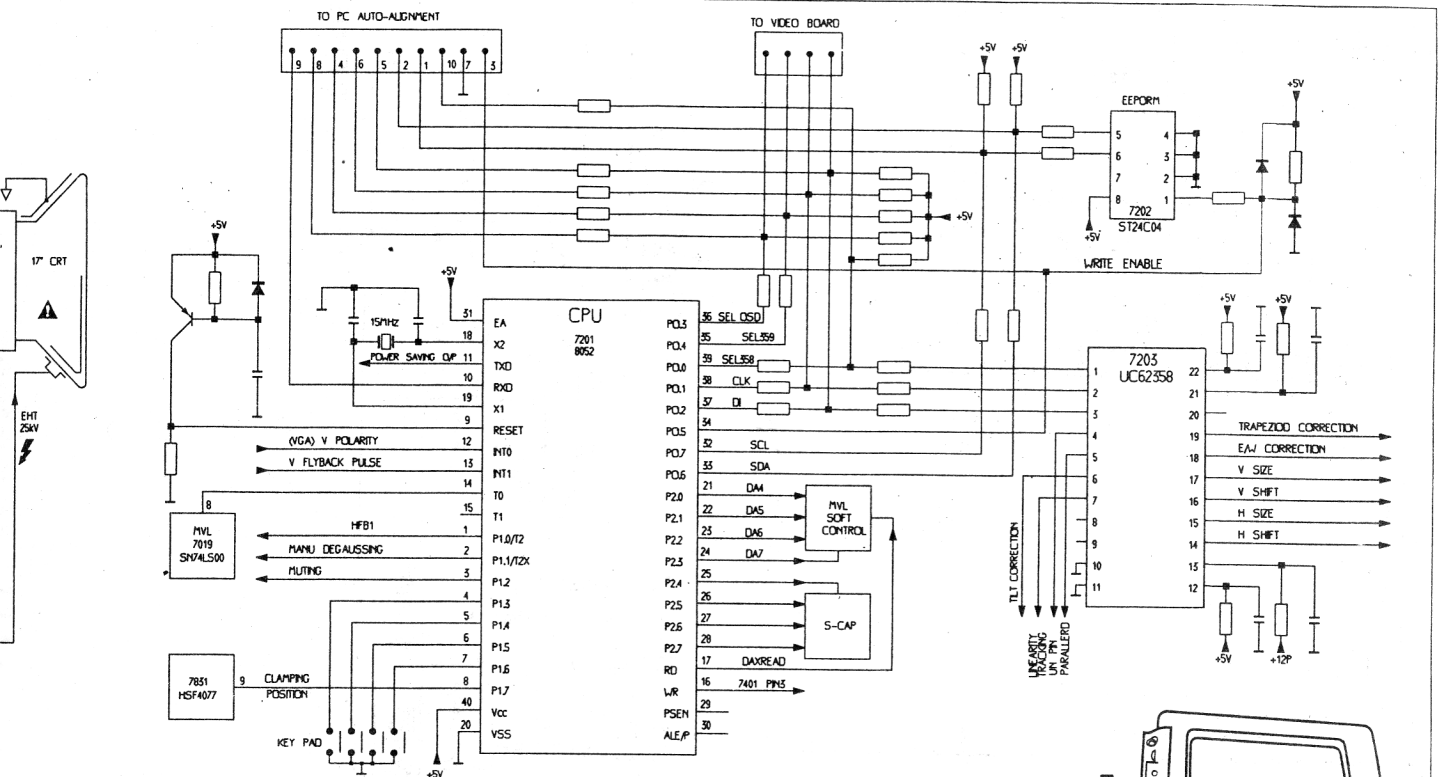

CM3800 17" BLOCK DIAGRAM

PHILIPS

17" AUTO SCAN Colour Monitor

Chassis

CM3800