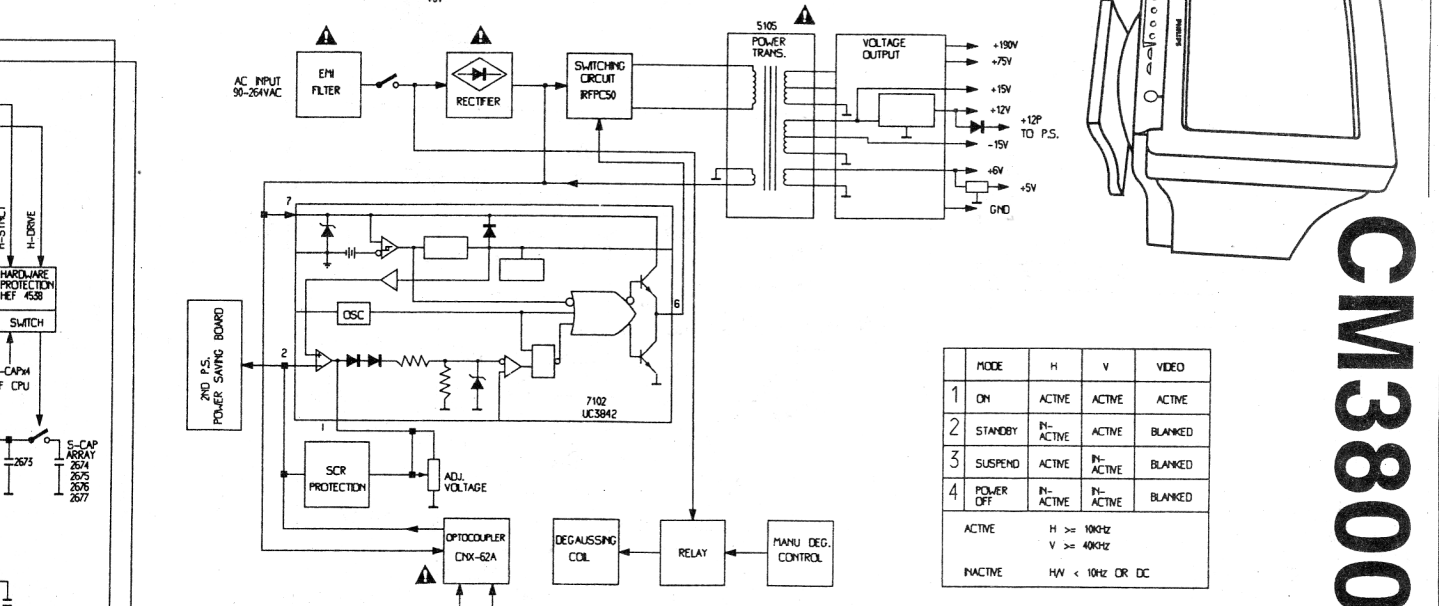

CM3800 17" BLOCK DIAGRAM

PHILIPS

17" AUTO SCAN Colour Monitor

Chassis

CM3800