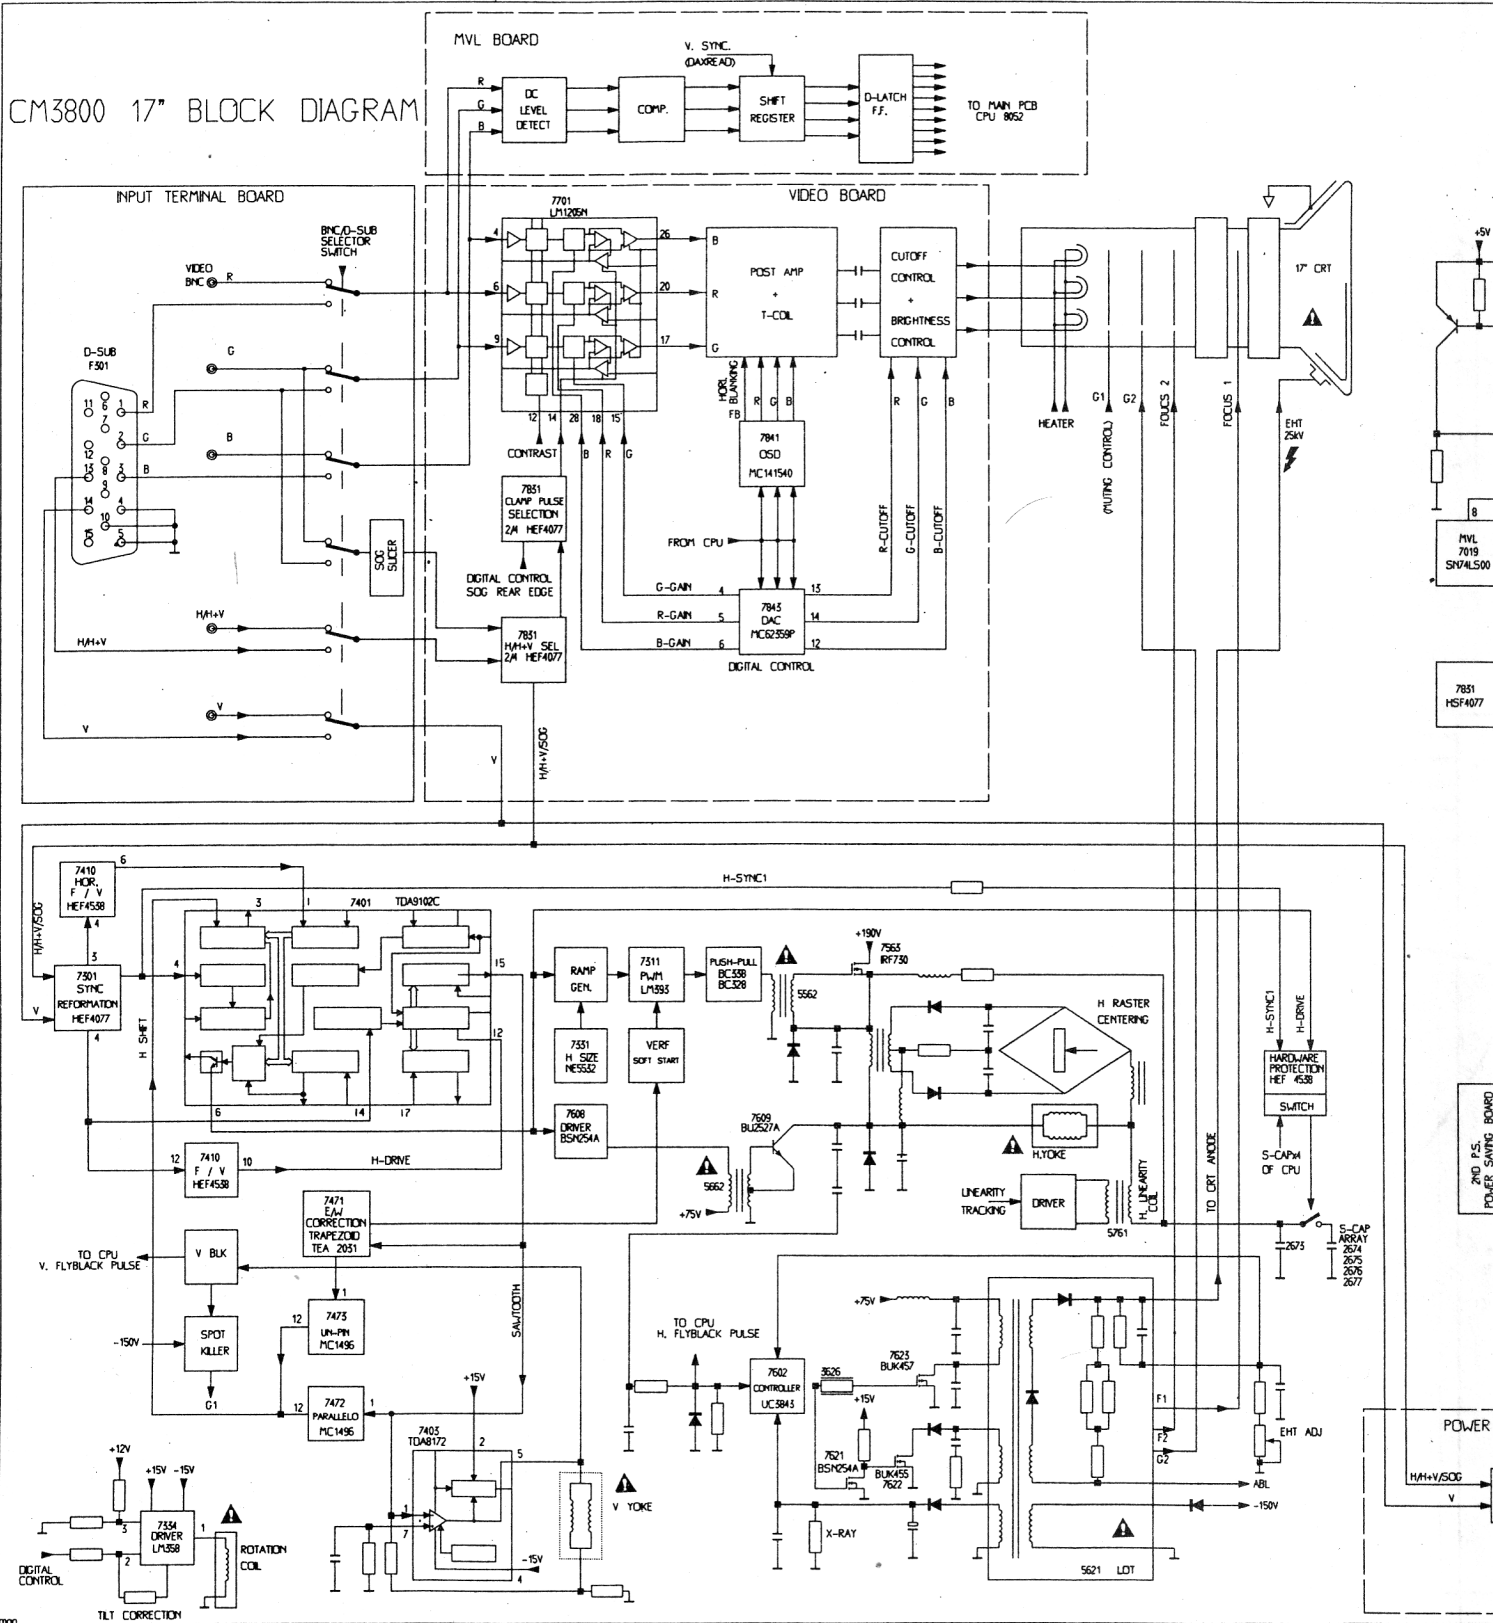

CM3800 17" BLOCK DIAGRAM

PHILIPS

17" AUTO SCAN Colour Monitor

Chassis

CM3800